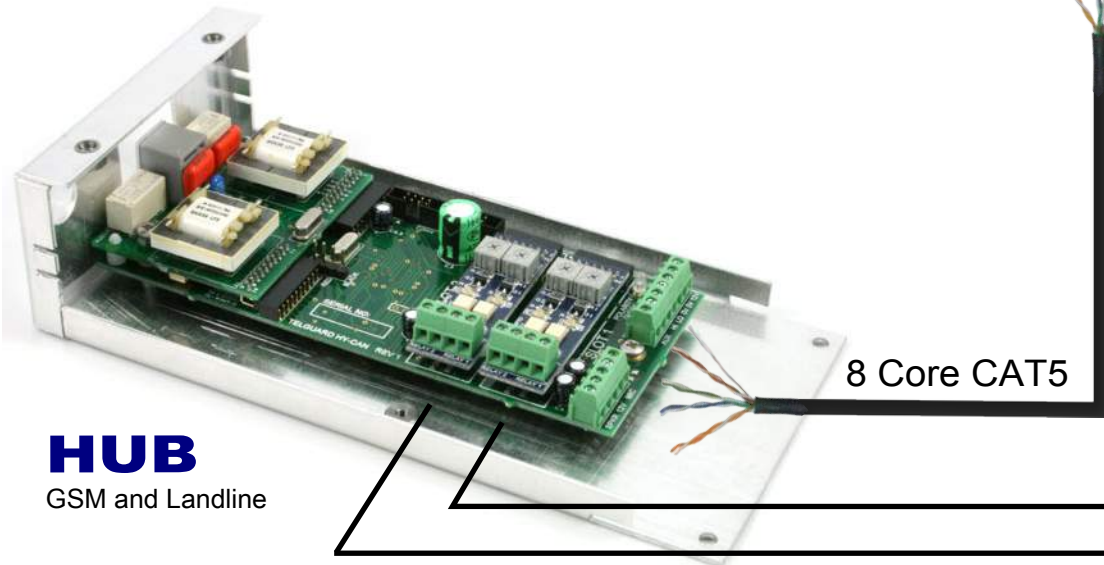

DAISY CHAIN (Series Connected)

- 8 Core CAT5:**
- Twisted pair for Mic
 - Twisted Pair for Speaker
 - Twisted pair for CAN
 - Twisted Pair for Power

Relay Control Cables