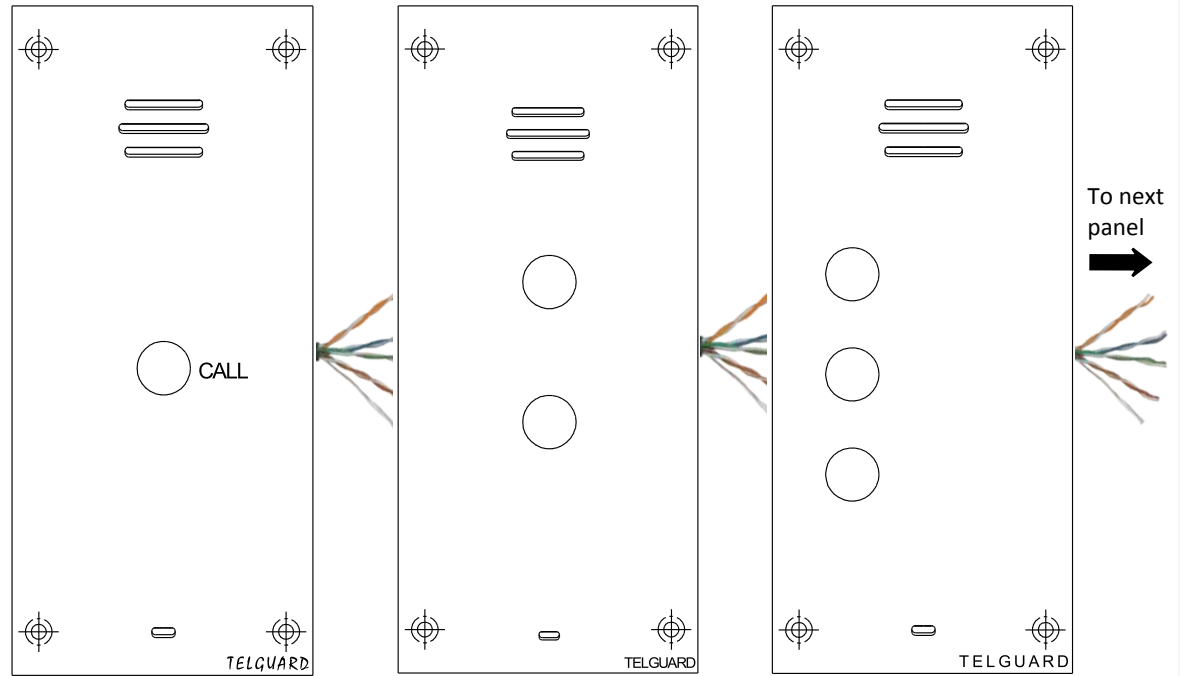

DAISY CHAIN (Series Connected)

- 8 Core CAT5:**
- Twisted pair for Mic
 - Twisted Pair for Speaker
 - Twisted pair for CAN
 - Twisted Pair for Power

Relay Control Cables