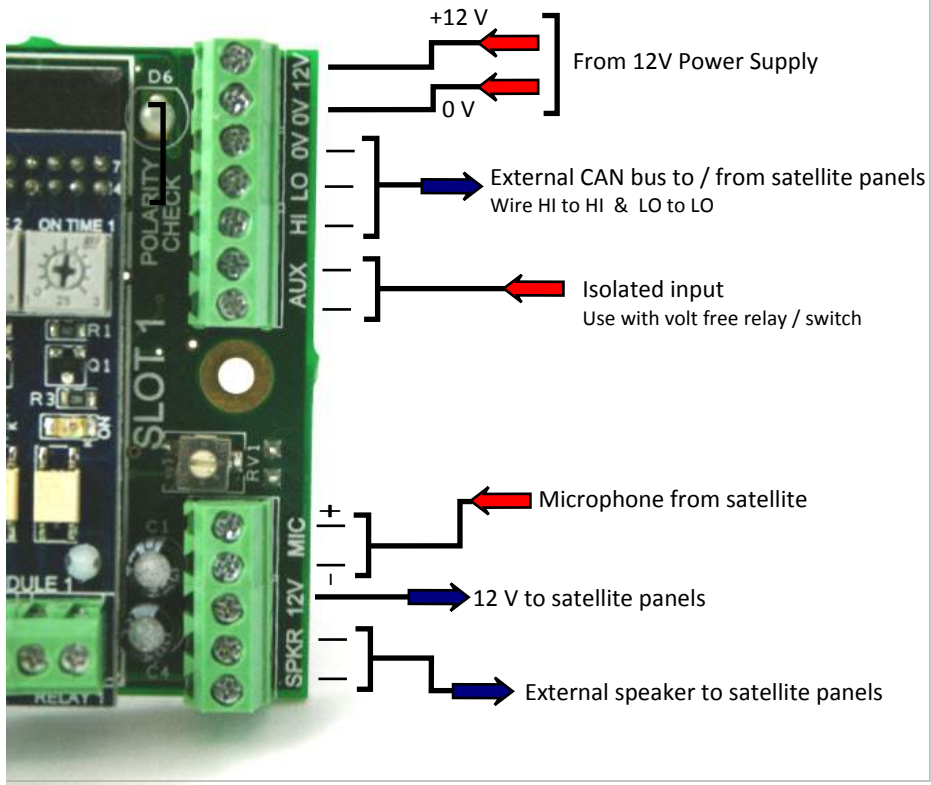

DAISY CHAIN (Series Connected)

- 8 Core CAT5:**
- Twisted pair for Mic
 - Twisted Pair for Speaker
 - Twisted pair for CAN
 - Twisted Pair for Power

Relay Control Cables